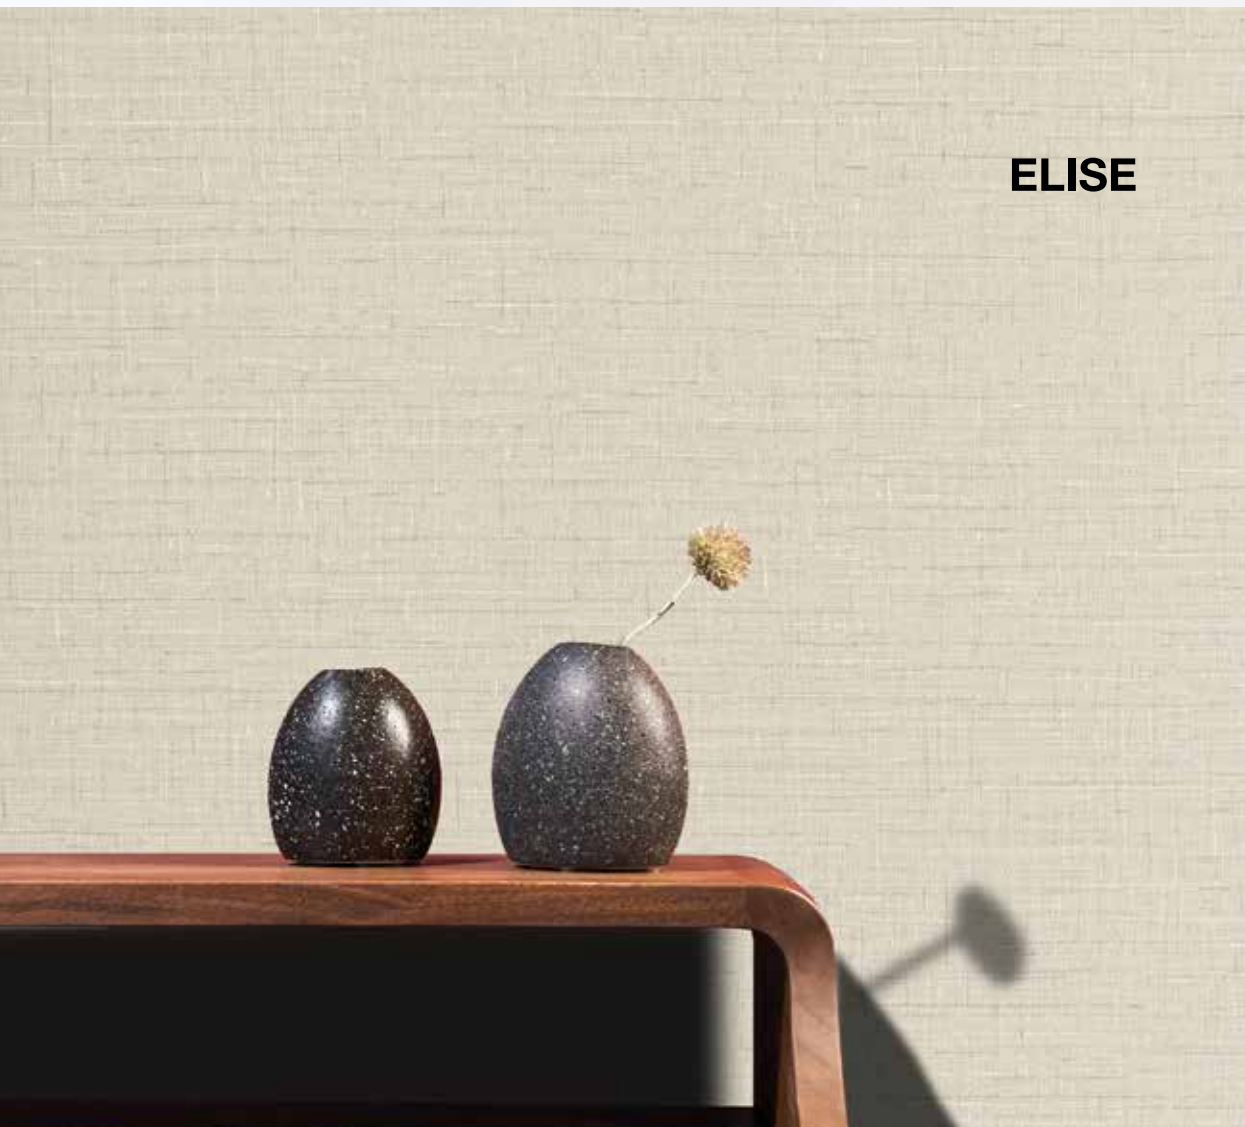

**WIDEWALL
SURFACES**

WSF5150

CIRRUS

ROLL SIZE:	54" x 30yds
COMPOSITION:	Vinyl
BACKING:	Sheeting
WEIGHT:	15oz
PATTERN MATCH:	Reverse Random

CIRRUS

MATRIX

ELISE

DOTTING